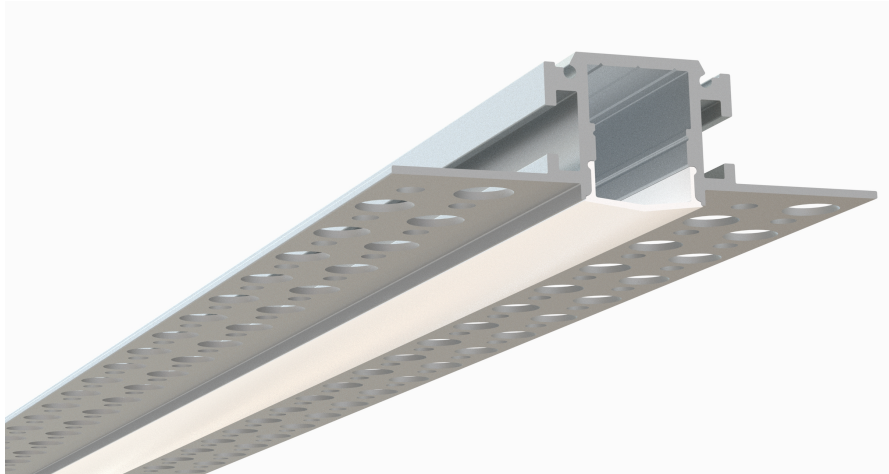

Trim-less Mud-In Drywall Channel – 615 Series

The **615 Series** is a Trim-less Mud-In Drywall LED Channel compatible with **LED Strips up-to 0.48" (12.3mm) wide**.

615 Series LED Channel is designed to Mud-In (Plaster-In) Mounting for a **Seamless Recessed Look**. It allows you to incorporate LED lighting into a wall or ceiling with no parts of the channel visible.

Thanks to its design, it offers best-in-class performance for high-output and **Hotspot-Free (Dot-less)** LED lighting applications.

LED Channels provides **better cooling** and helps to **extend the lifespan of your LED Strip**.

Type:.....**LED Channel**
 Material:....**Aluminum 6063-T5**
 Surface:.....**Clear Anodized**

Length Availability
 8ft (Actual Size 94") / 2.40m
 10ft (Actual Size 118") / 3.00m